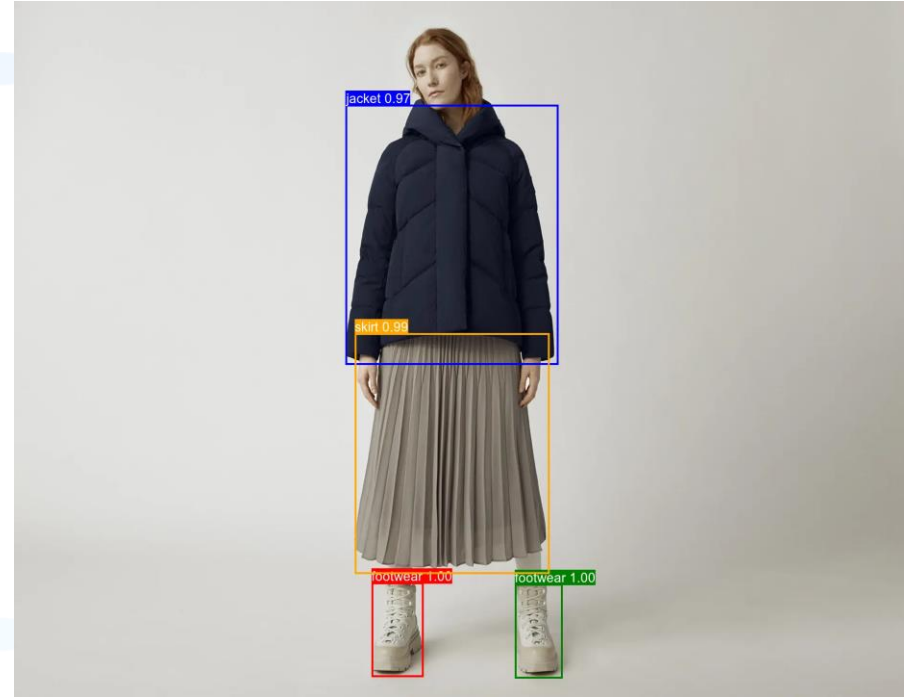

Object detection using AI